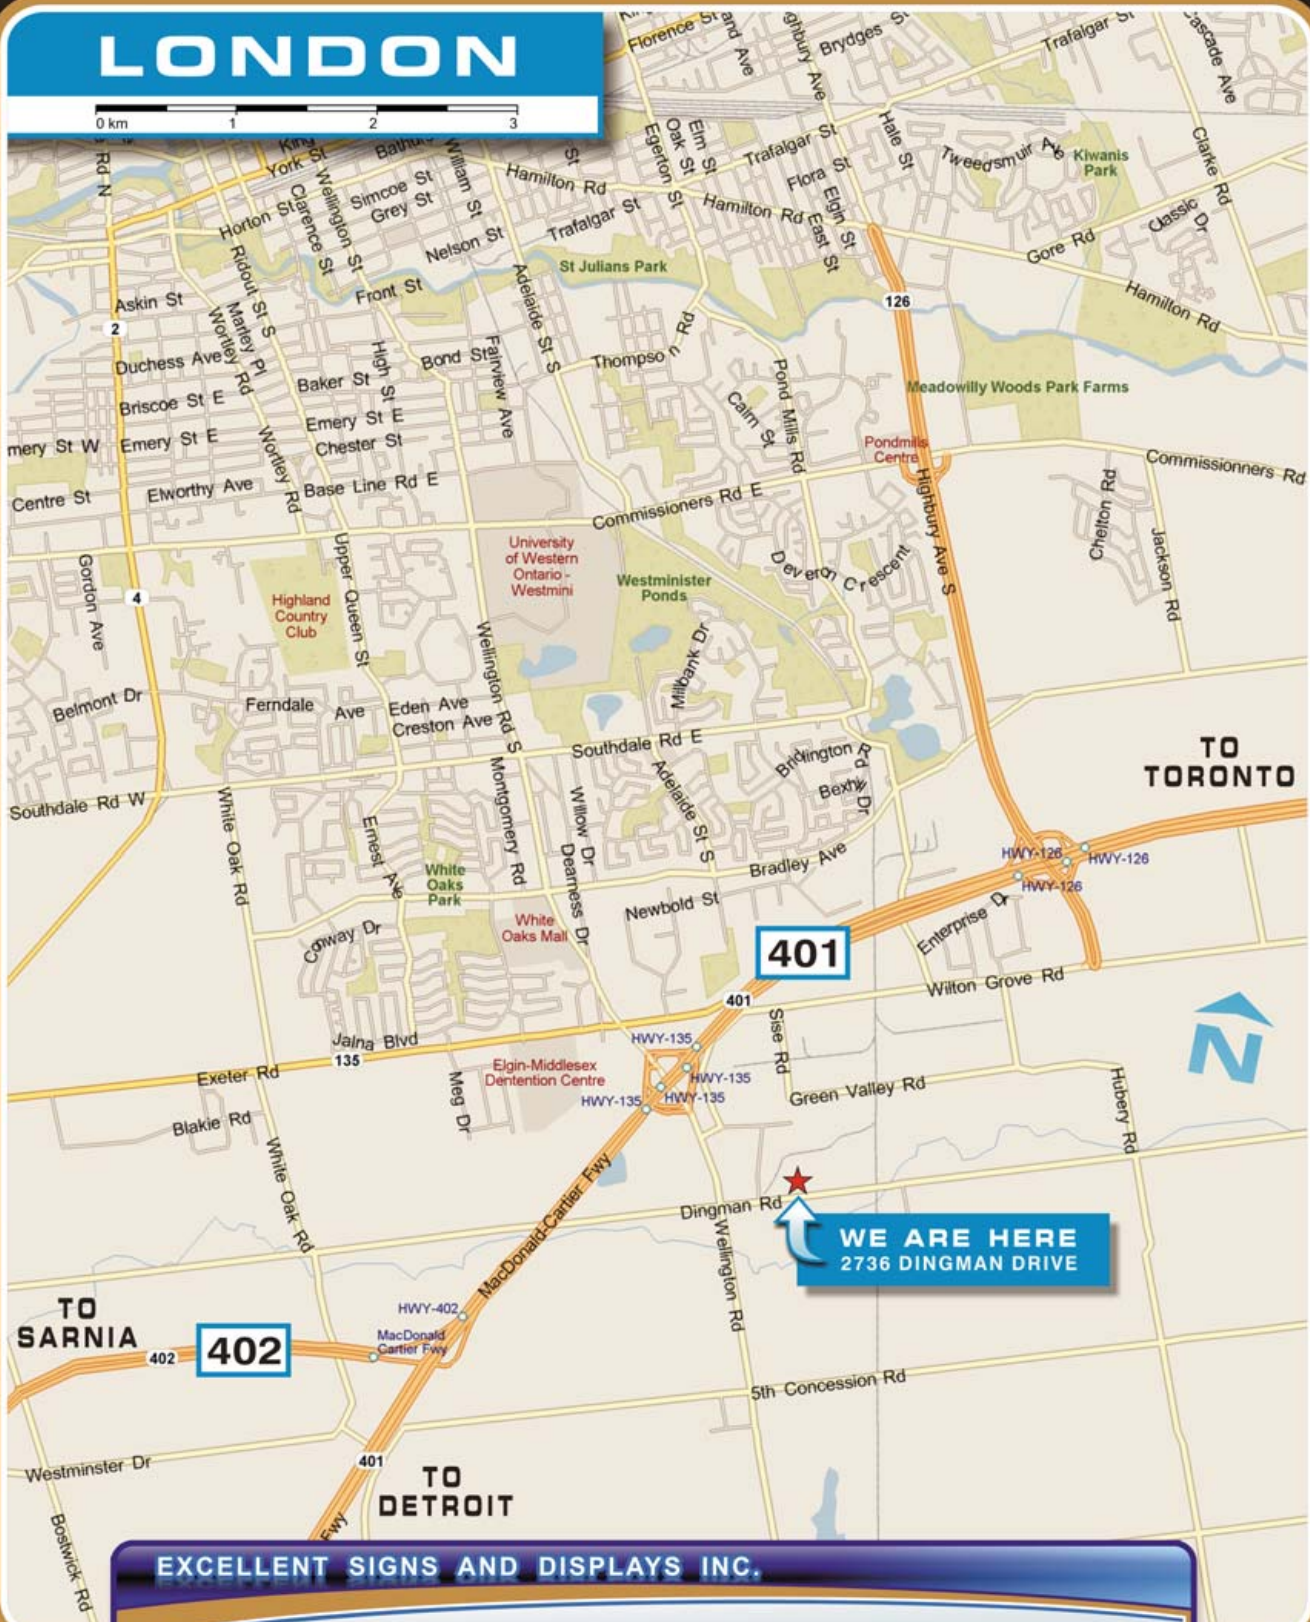

# LONDON

0 km 1 2 3

**401**

**402**

**WE ARE HERE**  
2736 DINGMAN DRIVE

## EXCELLENT SIGNS AND DISPLAYS INC.

Excellent Signs and Displays Inc.,  
2736 Dingman Drive,  
London, Ontario - Canada  
N6N 1G4

Phone: (519) 681-5492  
Toll Free: 1-800-613-4443  
Fax: (519) 681-3856